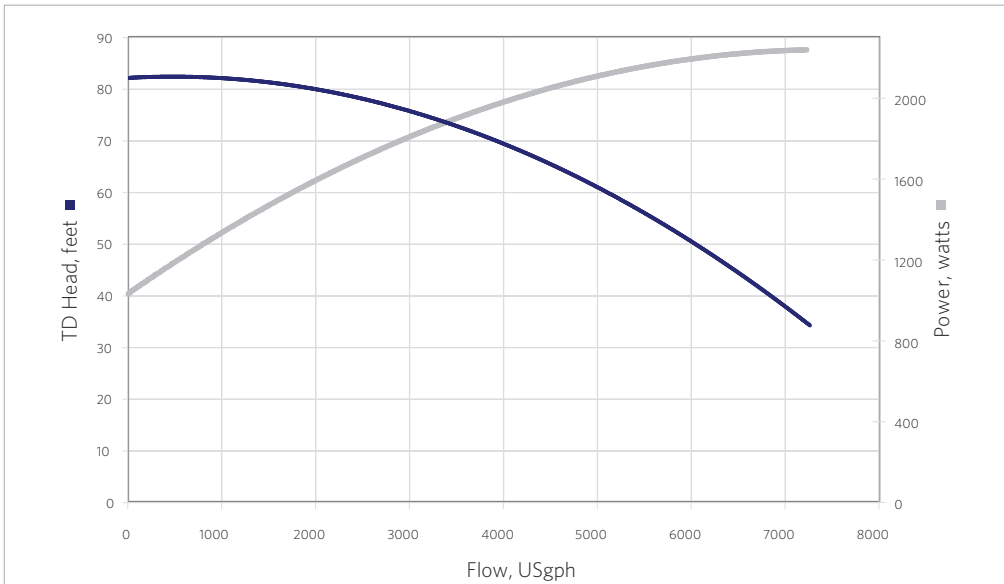

*Dimensions and illustrations are approximate and for reference only

Sequence® Primer Power Series - Model 9300PRM83

The Sequence® Power series is made for those demanding applications where the constraint for high pressure is not subject to negotiation. The Power Primer series integrates a basket-type pre-filter and self-priming capabilities into one efficient package for trouble-free operation.

3 YEAR LIMITED WARRANTY

8 FOOT CORDSET

TEFC FANCOOLED MOTOR

Flow At Total Dynamic Head	10'	20'	40'	60'	80'
GPM	147	137	114	85	33
GPH	8820	8220	6840	5100	1980

MODEL	9300PRM83
INLET	2"
DISCHARGE	2"
MAX FLOW (gph)	9300
MAX HEAD (feet)	83'
MAX POWER (watts)	2222
MAX CURRENT (amps)	11.4
@ (volts)	230
MOTOR HP	2
MOTOR TYPE	56YZ
MOTOR ENCLOSURE	ODP