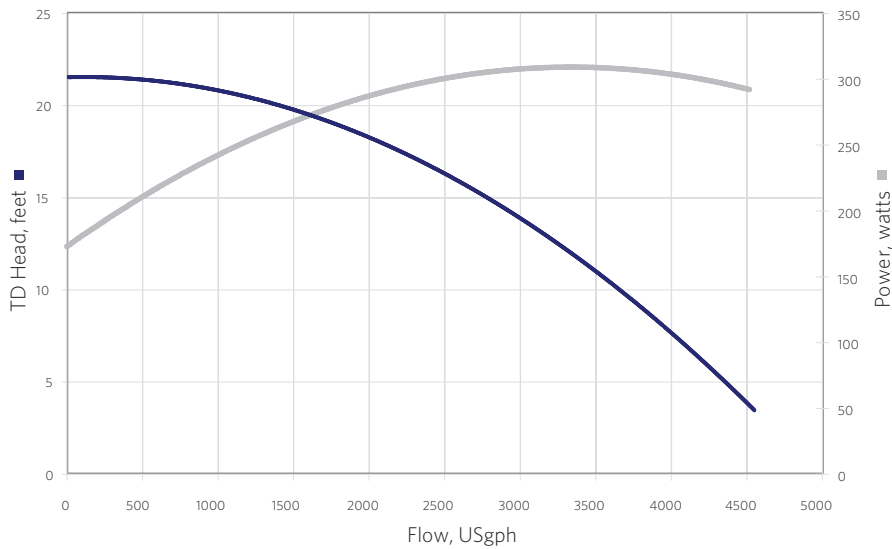

*Dimensions and illustrations are approximate and for reference only

Sequence® Primer Champion Series - Model 4900PRM21

The Primer series integrates a basket-type pre-filter and self-priming capabilities into one efficient package for trouble-free operation. The integrated strainer basket on all primer units helps protect the internal rotating parts of the pump from damage due to external debris being pulled into the pump.

3 YEAR LIMITED WARRANTY

8 FOOT CORDSET

TEFC FANCOOLED MOTOR

Flow At Total Dynamic Head	4'	8'	12'	16'	20'
GPM	74	66	55	43	24
GPH	4440	3960	3300	2580	1440

MODEL	4900PRM21
INLET	2"
DISCHARGE	2"
MAX FLOW (gph)	4900
MAX HEAD (feet)	21'
MAX POWER (watts)	310
MAX CURRENT (amps)	3.37
@ (volts)	115
MOTOR HP	½, ⅓
MOTOR TYPE	56YZ
MOTOR ENCLOSURE	TEFC